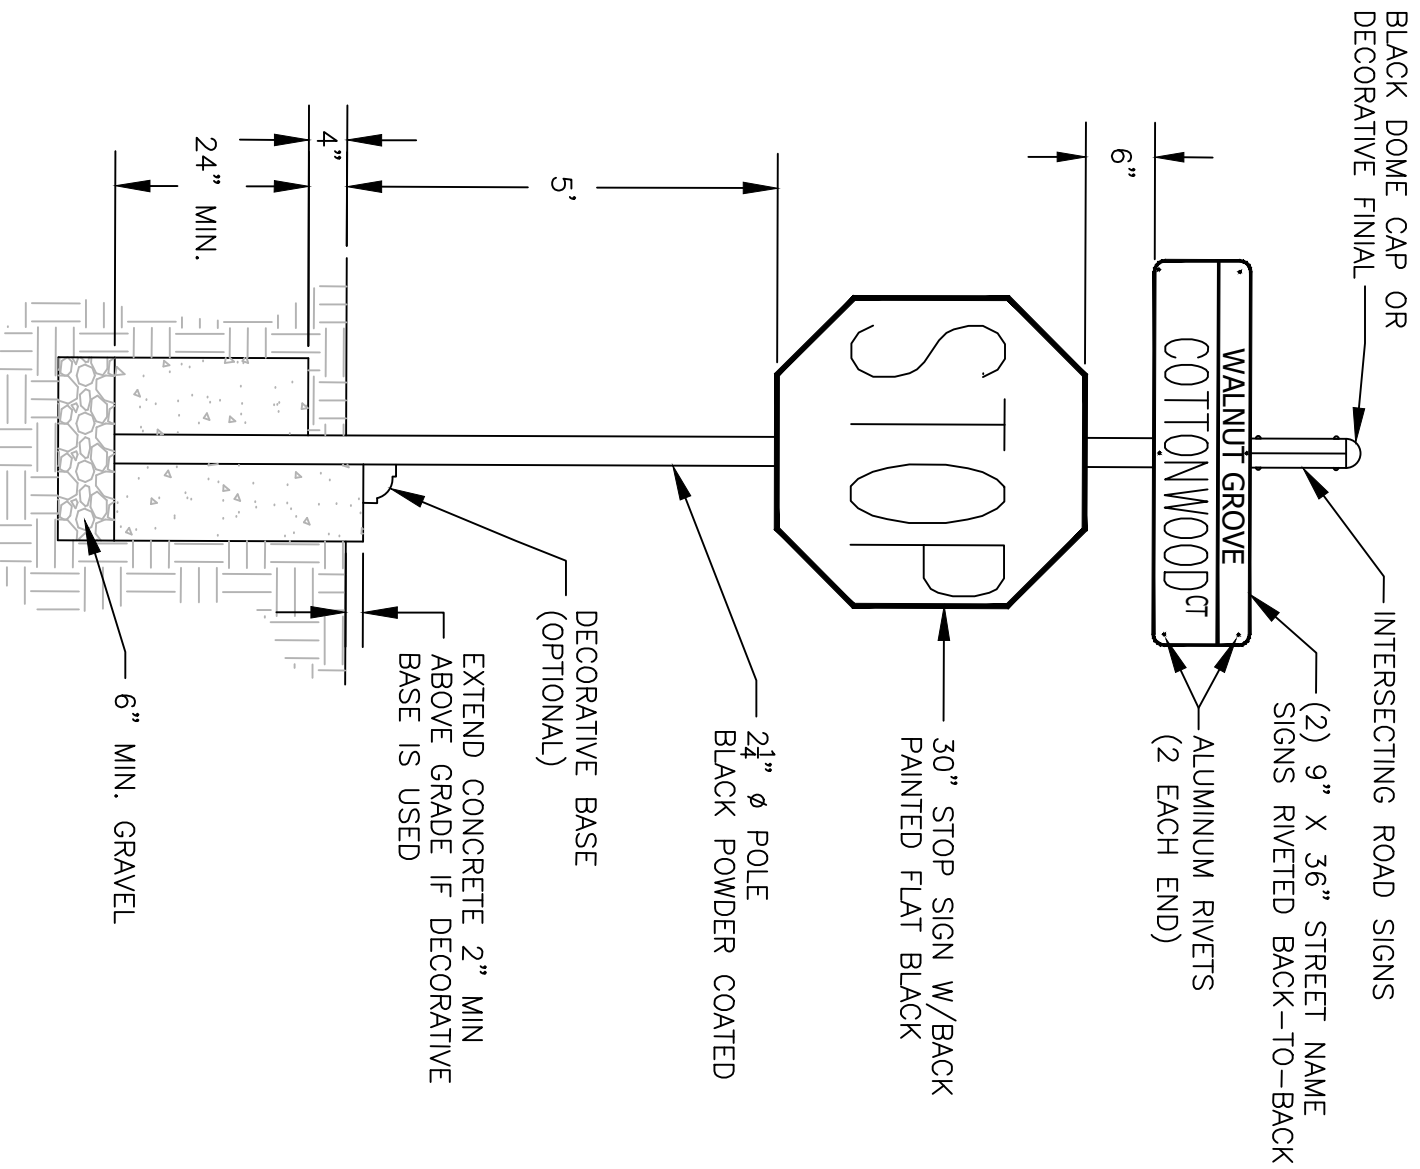

TOP VIEW

NOT TO SCALE

TYPICAL SUBDIVISION STREET NAME SIGN ASSEMBLY

7.09

DATE	BY	DESCRIPTION
3/20/03	TCZ	CHANGED TO CONFORM WITH NEW CITY STANDARD
6/21/23	BGM	CHANGE FONT, TITLE BLOCK