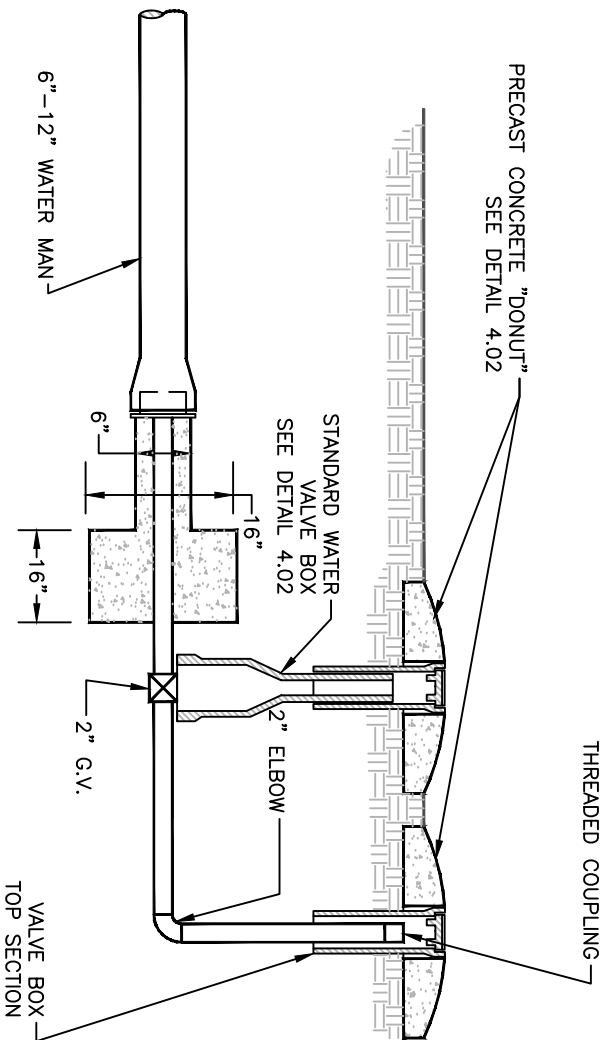

PLAN

PROFILE

NOT TO SCALE

5/28/22	BGM	CHANGE FONT, TITLE BLOCK, DETAIL NUMBER
DATE	BY	DESCRIPTION

4.12

2" BLOW OFF  
DETAIL